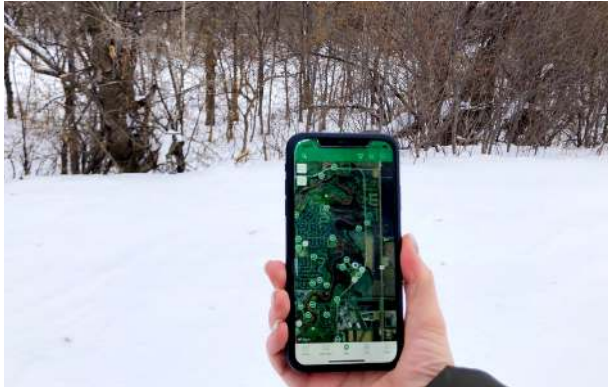

# RED RIVER OF THE NORTH GEOCACHES

If you like treasure hunts, then geocaching is for you! Geocaching uses GPS enabled devices to find 'caches' through a real-world, outdoor treasure hunting game. This is a great activity to do on your own or make it a family affair! A basic membership is free and you can sign up at [geocaching.com](http://geocaching.com).

## LEARN FUN FACTS ABOUT THE RED RIVER OF THE NORTH WHILE PLAYING RIVER KEEPERS GEOCACHES:

- 1) **River Ed (ID# GC5B6E5)**  
Multi-cache with 3 locations
- 2) **River Ed 2 (ID# GC5Z0T5)**  
Multi-cache with 2 locations
- 3) **Red River: Watchable Wildlife (ID# GC7MEBA)**  
Large with trackables  
Created with the Red River Zoo and Giacaches (Gia Rassier)